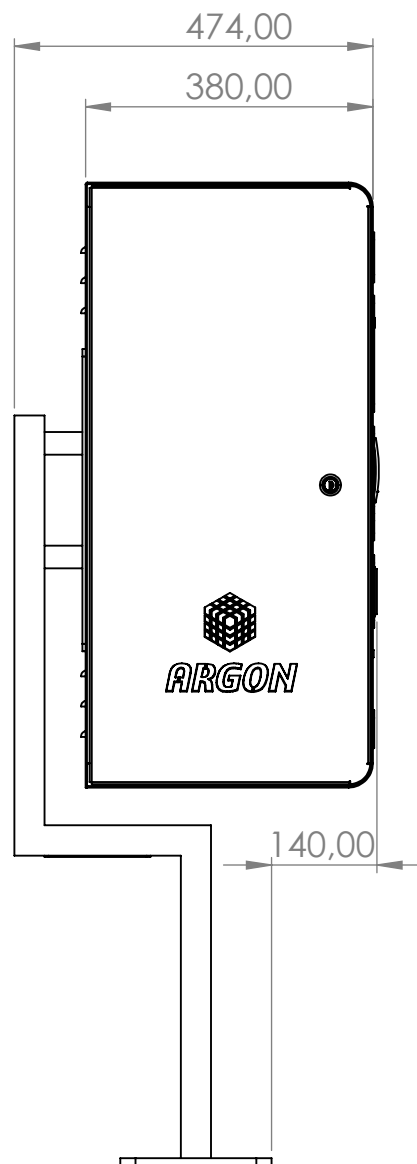

D

D

C

C

B

B

A

A

		<b>ARGON SISTEMI D.O.O.</b> Braće Mulić 13 71000 Sarajevo, BiH +387(33)959999 info@argon.ba		DEBURR AND BREAK SHARP EDGES	DO NOT SCALE DRAWING		REVISION
					UNLESS OTHERWISE SPECIFIED: DIMENSIONS ARE IN MILLIMETERS		
NAME	SIGNATURE	DATE			<b>ORION - Izlazni terminal</b>  <b>Dimenzije</b>		
DRAWN							
CHKD							
APPV'D							
MFG							
Q.A			MATERIAL:		DWG NO.		A4
			WEIGHT:		SCALE:1:20		SHEET 1 OF 1

4

3

2

1