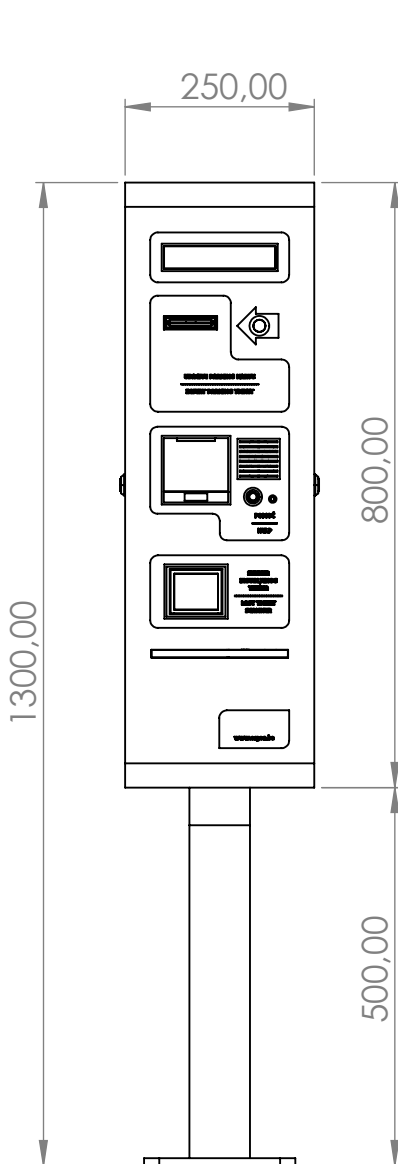

		<b>ARGON SISTEMI D.O.O.</b> Braće Mulić 13 71000 Sarajevo, BiH +387(33)959999 info@argon.ba		DEBURR AND BREAK SHARP EDGES	DO NOT SCALE DRAWING		REVISION
					UNLESS OTHERWISE SPECIFIED: DIMENSIONS ARE IN MILLIMETERS		
NAME	SIGNATURE	DATE			<b>ORION - Izlazni terminal</b>  <b>Dimenzije</b>		
DRAWN							
CHKD							
APPV'D							
MFG							
Q.A			MATERIAL:		DWG NO.		A4
			WEIGHT:		SCALE:1:20		SHEET 1 OF 1